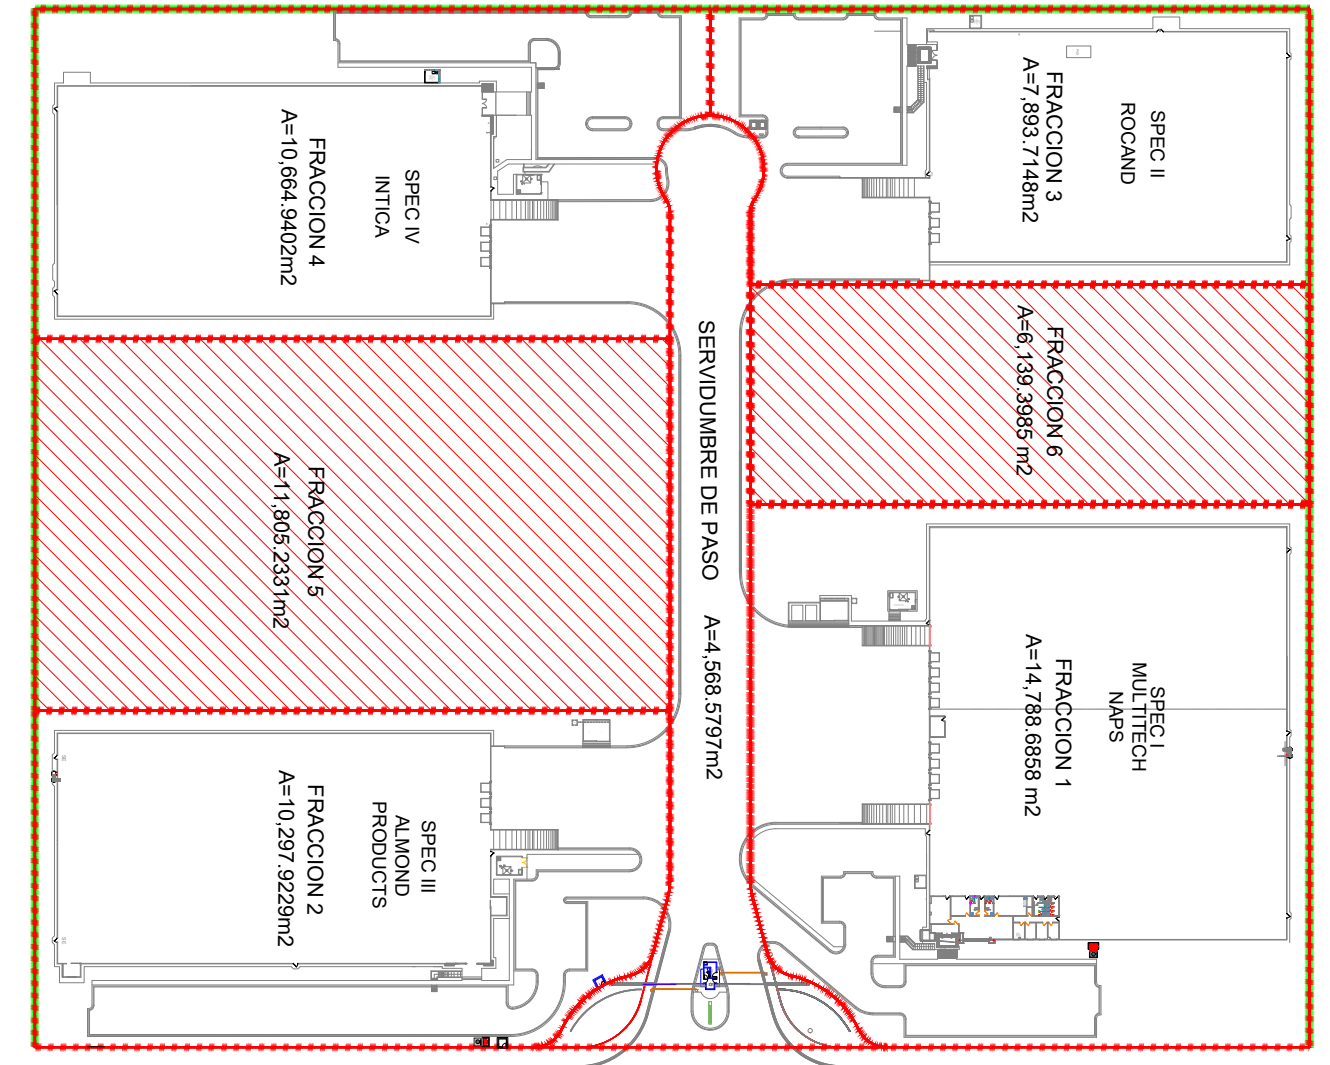

VYNMSA GUANAJUATO
PUERTO INTERIOR

INVENTORY BUILDING
BTS FOR LEASE

PARK

GENERAL INFORMATION

SILAO, GUANAJUATO

ADVANTAGES

Airport at less than 10 min. Drive
Highways to: Leon, Guanajuato, Queretaro,
Mexico City, Monterrey, 45 Highway &
NAFTA Highway.
24/7 Controlled Access: Fenced and Gated.
Use: Manufacturing, Assembly
& Distribution.
Infrastructure: All on site. The Best Available.
Labor Force: Abundant. Nearby – Easy Access.

DISTANCE TO

Guanajuato International Airport
10 km = 6.5 miles
Queretaro
160 km = 100 miles
Mexico City
370 km = 230 miles
Saltillo | Ramos Arizpe
610 km = 380 miles
Monterrey
675 km = 420 miles
McAllen, TX | Reynosa City
835 km = 520 miles

PARK INFRASTRUCTURE

Water (Park Network)
Sewer (Park Network)
Voice & Data
Energy
CCTV (24/7)

PARK LAYOUT INFORMATION

VYNMSA GUANAJUATO PUERTO INTERIOR

AVE. MINERAL DE GUADALUPE

- ▶ 1. MONTERREY TECHNOLOGY PARK
- ▶ 2. AIRPORT TECHNOLOGY PARK
- ▶ 3. OMA VYNMSA AERO INDUSTRIAL PARK
- ▶ 4. VYNMSA AEROPUERTO APODACA IND'L PARK
- ▶ 5. VYNMSA APODACA INDUSTRIAL PARK
- ▶ 6. VYNMSA APODACA INDUSTRIAL PARK PHASE II
- ▶ 7. LA SILLA APODACA INDUSTRIAL PARK
- ▶ 8. VYNMSA MIGUEL ALEMAN IND'L PARK
- ▶ 9. LA SILLA GUADALUPE INDUSTRIAL PARK
- ▶ 10. ACUEDUCTO INDUSTRIAL PARK
- ▶ 11. VYNMSA MONTEMORELOS INDUSTRIAL PARK
(APPROX. 45 MIN DRIVE FROM MONTERREY TO VMIP)
- ▶ 12. VYNMSA ESCOBEDO PARK
- ▶ 13. VYNMSA ESCOBEDO PARK II
- ▶ 14. GTP EL CARMEN INDUSTRIAL PARK
- ▶ 15. VYNMSA SANTA CATARINA IND'L PARK
- ▶ 16. VYNMSA SANTA CATARINA IND'L PARK II

MONTERREY

METROPOLITAN AREA

VYNMSA PARKS AND PRESENCE

- ▶ 17. VYNMSA RAMOS ARIZPE IND'L PARK
(APPROX. 40 MIN DRIVE FROM MTY TO RAMOS ARIZPE)
- ▶ 18. VYNMSA RAMOS ARIZPE IND'L PARK II
- ▶ 19. VYNMSA RAMOS ARIZPE IND'L PARK III