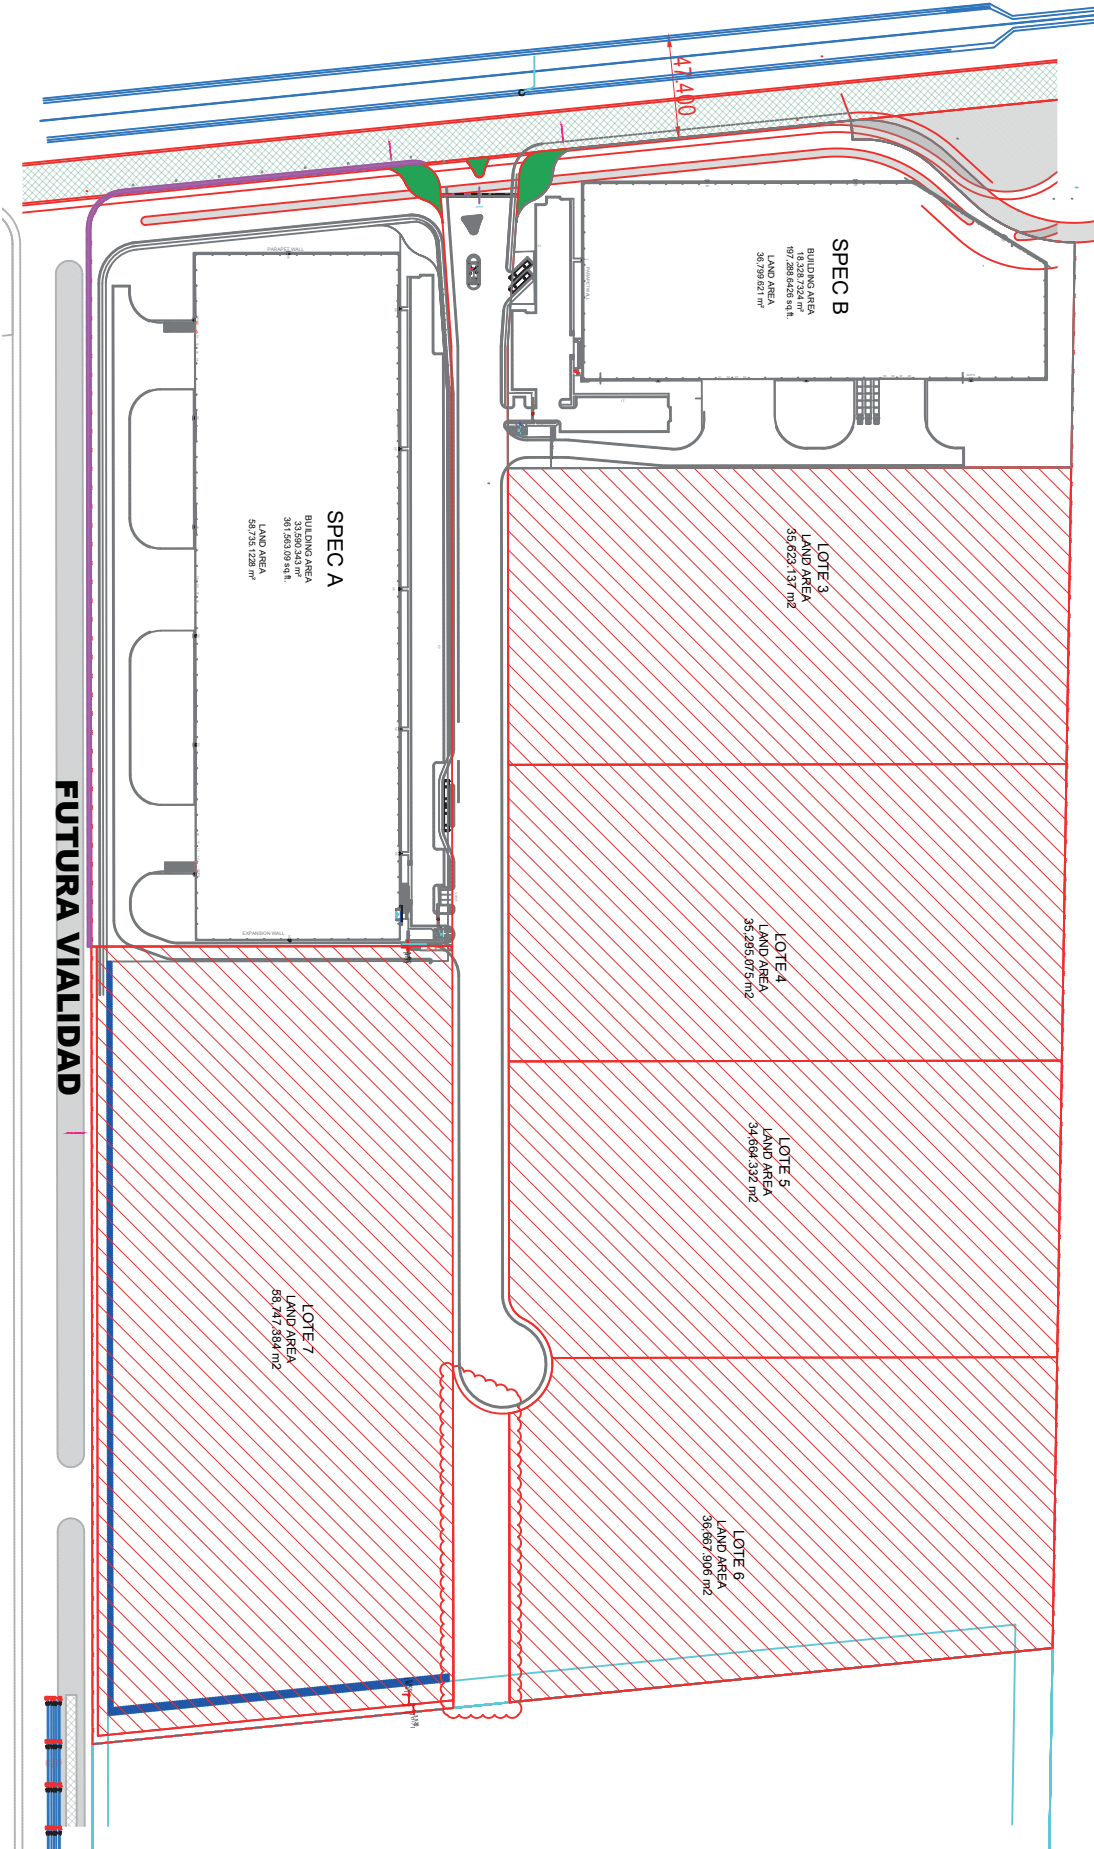

GENERAL LAYOUT

VYNMSA NORTH INDUSTRIAL PARK