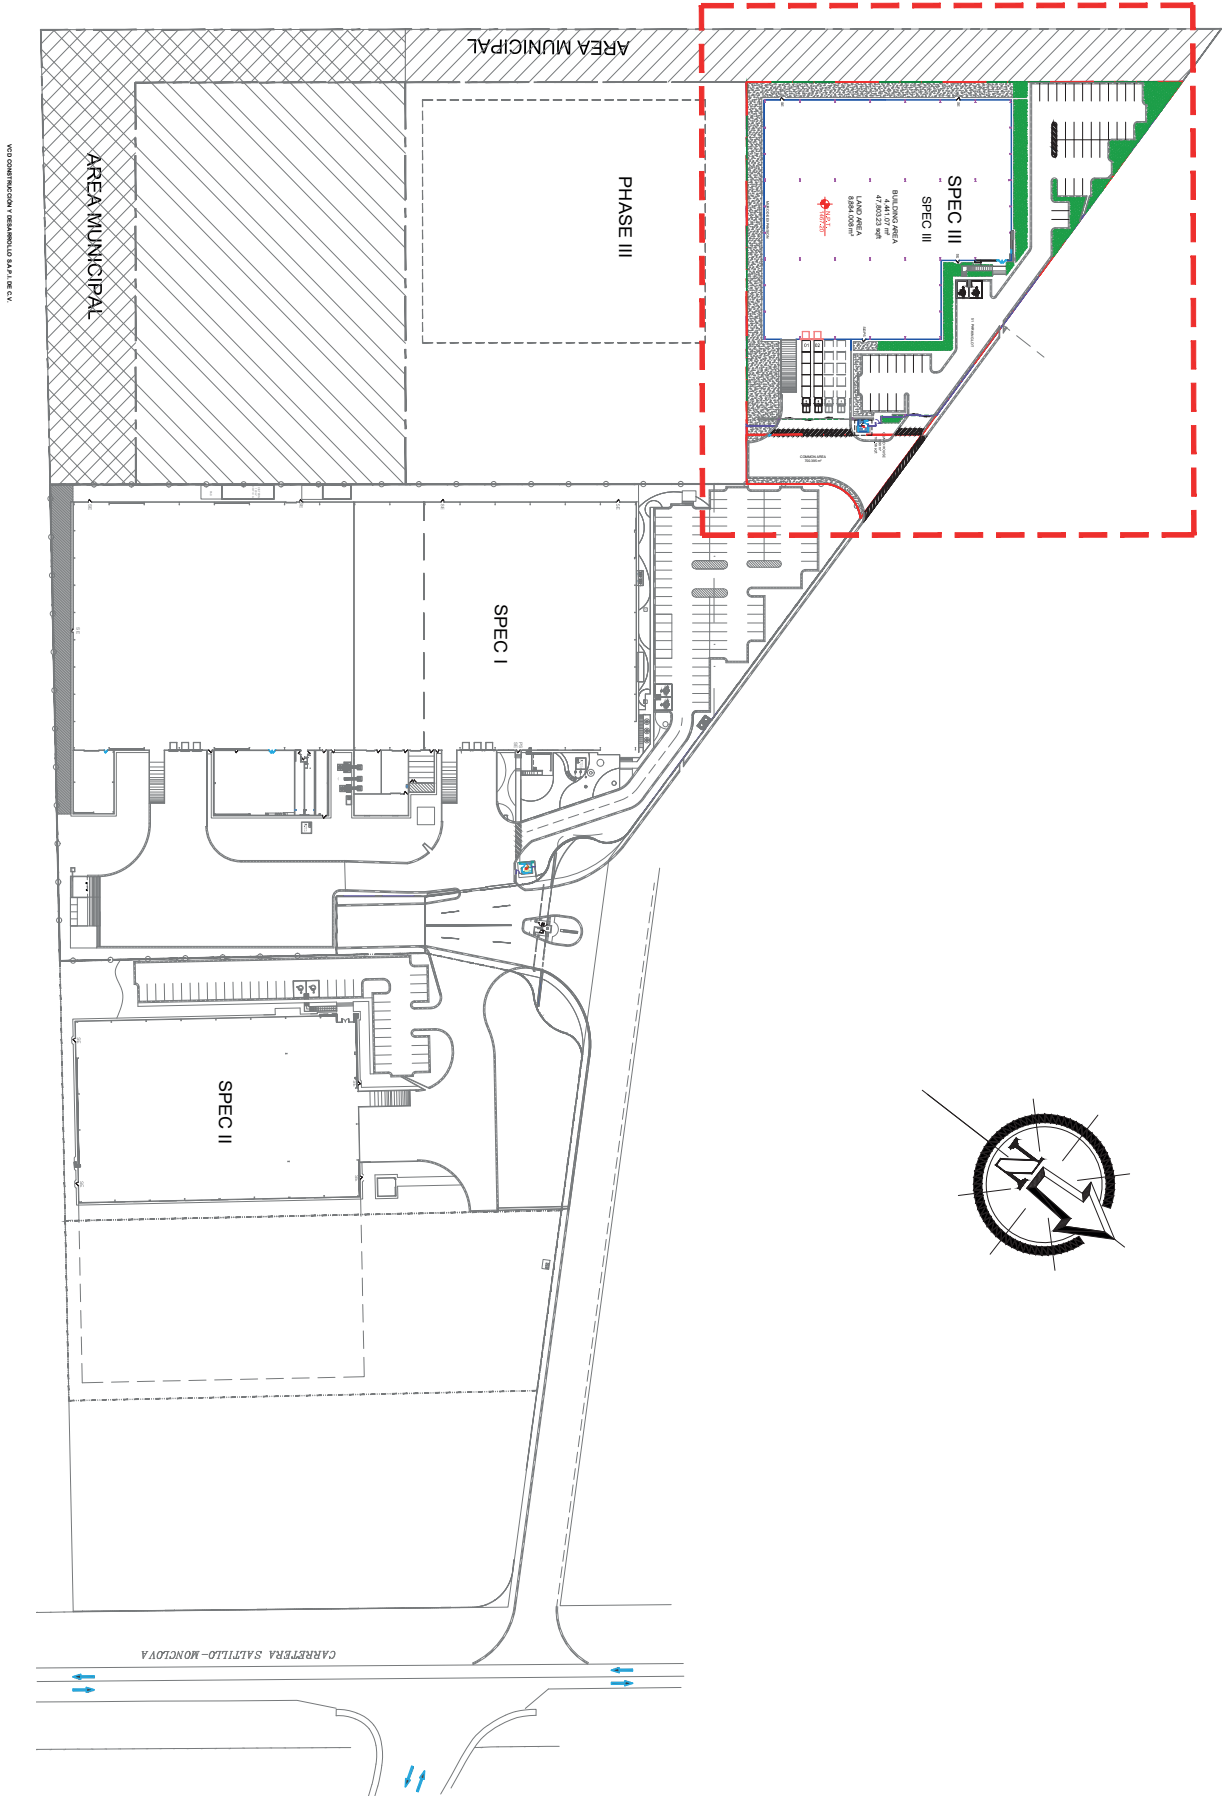

GENERAL LAYOUT

VYNMSA RAMOS ARIZPE INDUSTRIAL PARK II