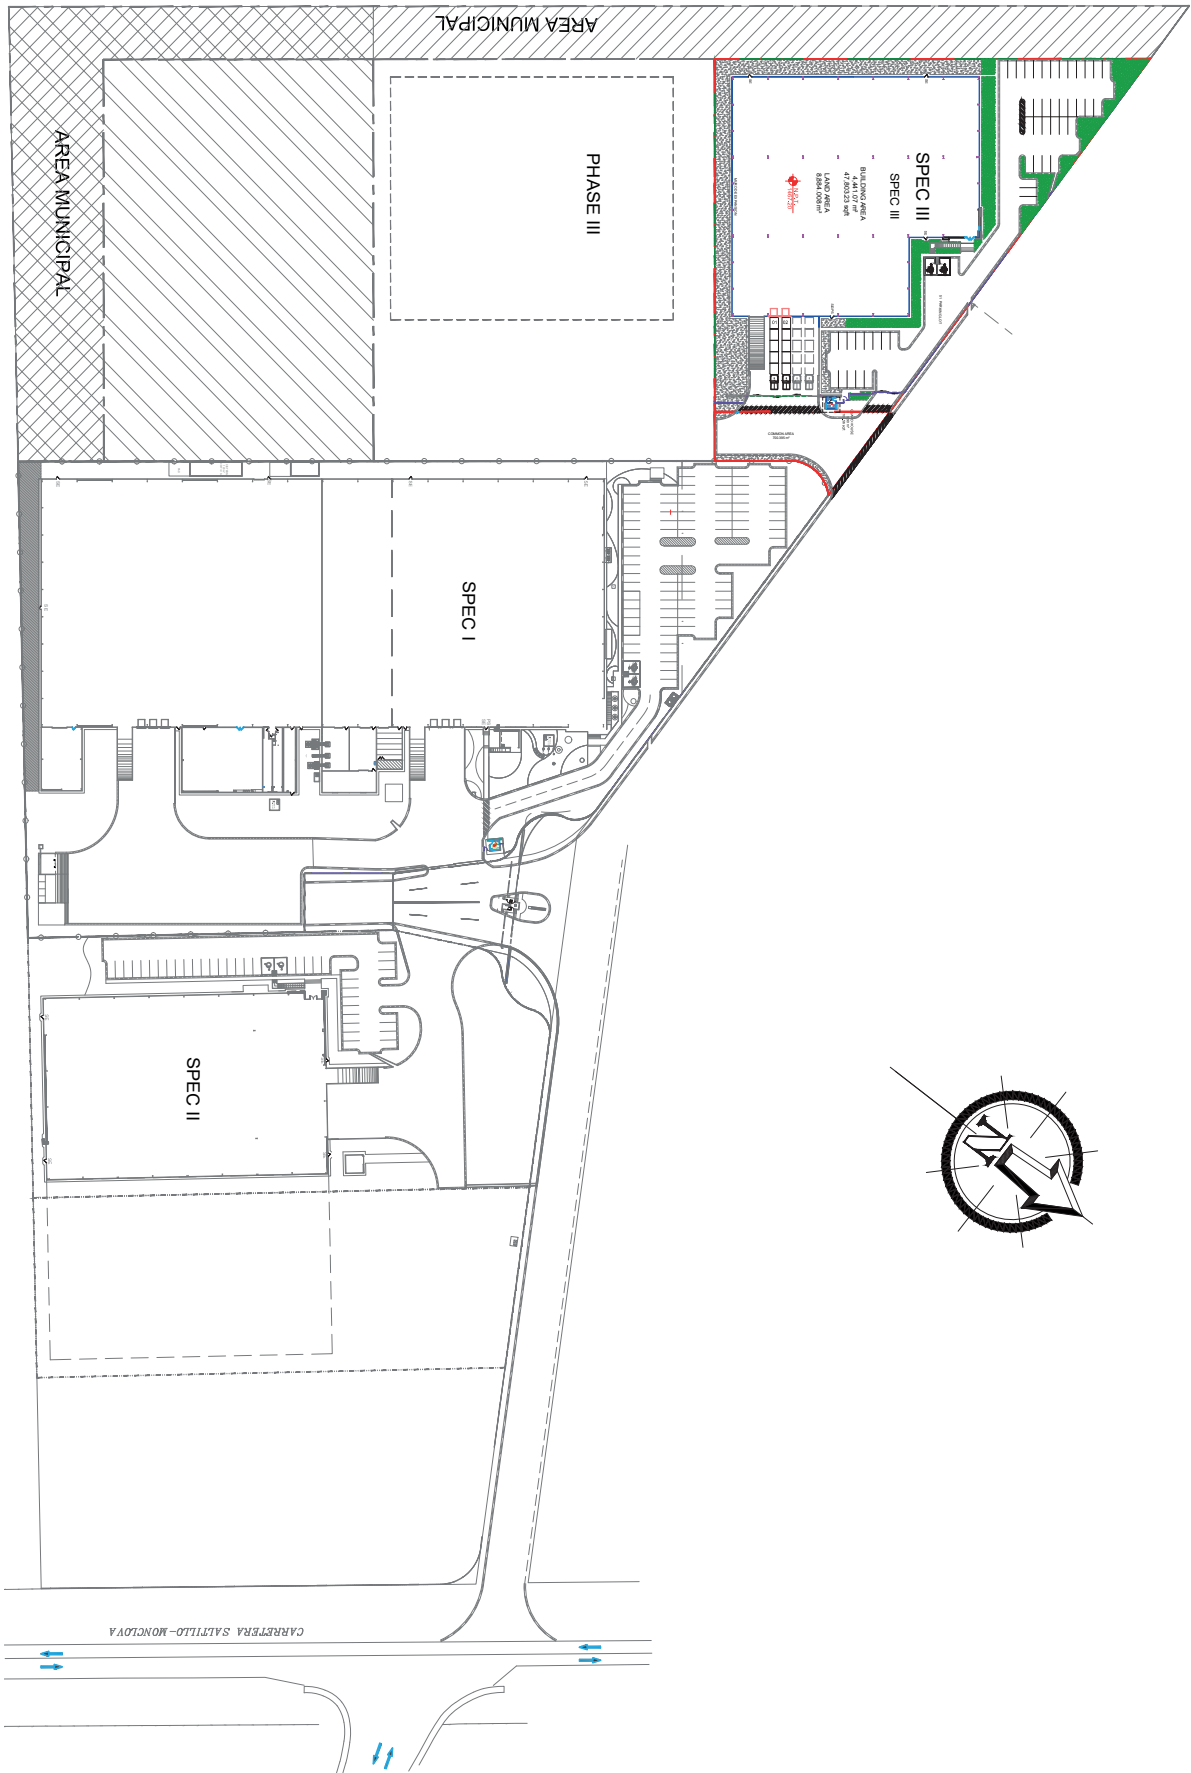

GENERAL LAYOUT

VYNMSA RAMOS ARIZPE INDUSTRIAL PARK II

COORDINADORA Y VERIFICADORA S.A. DE C.V.